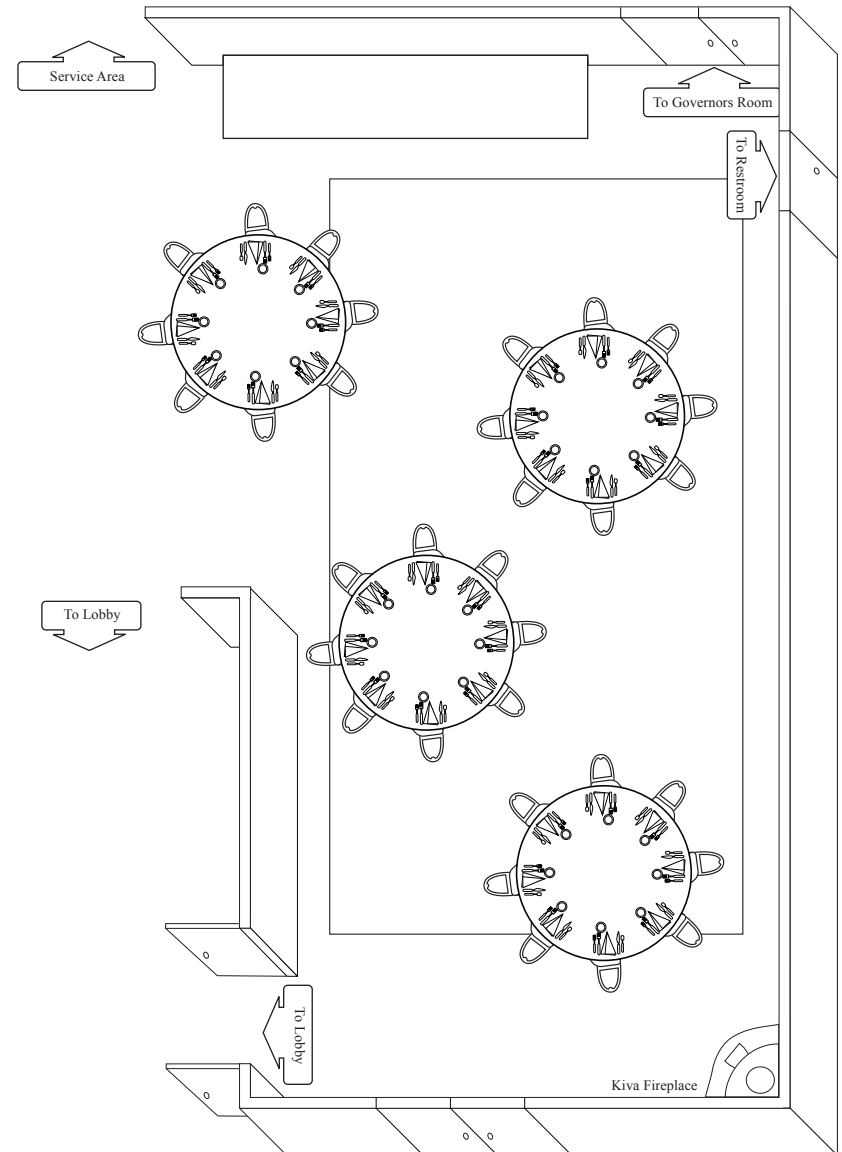

## Kiva Room

## Mañana Room

|  |
|--|
| <b>Kiva &amp; Mañana Rooms (965 sq. ft.)</b>         |
| Banquet Style – four 8' x 3' & four 60" round tables |
| 72 people plated service – no bar or buffet          |

**INN OF THE GOVERNORS**